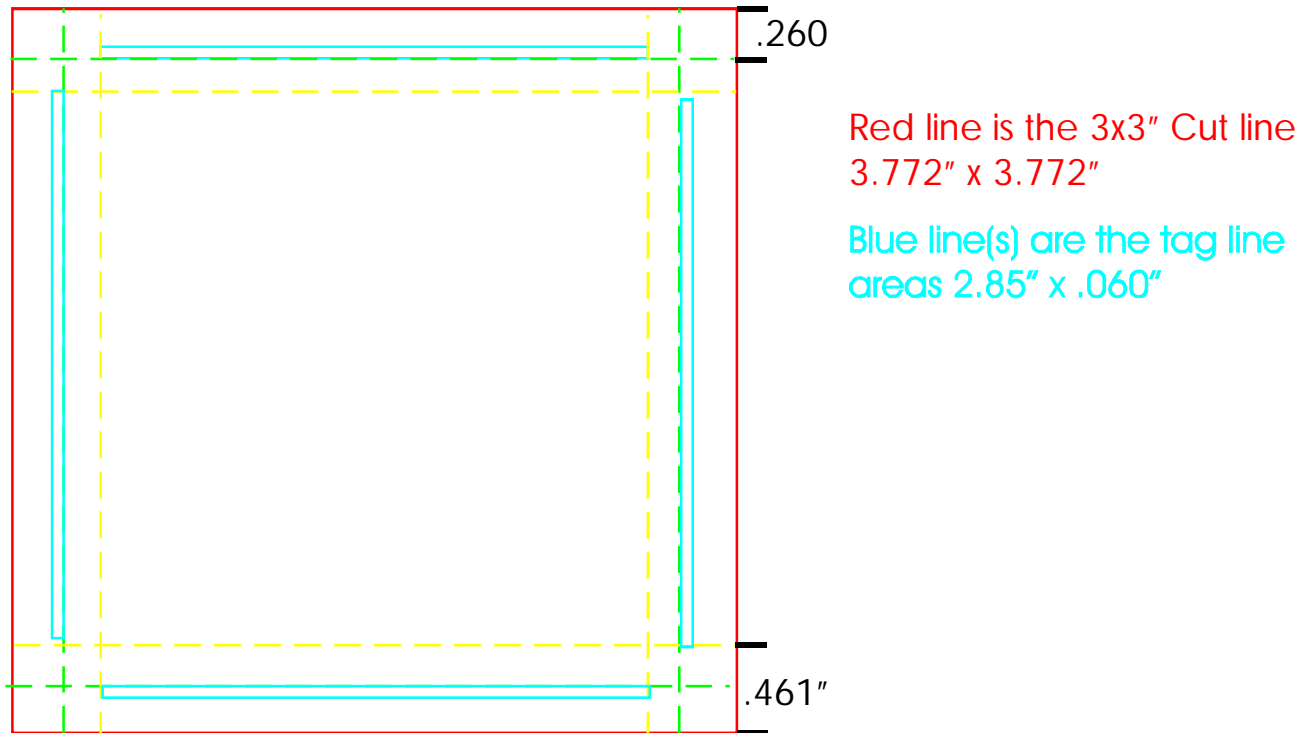

3" x 3" Button Tag line layout

Depending on the font you use, your font size can be from 5pt to 8pt. Adjust it as you wish to fit into the tag line area.