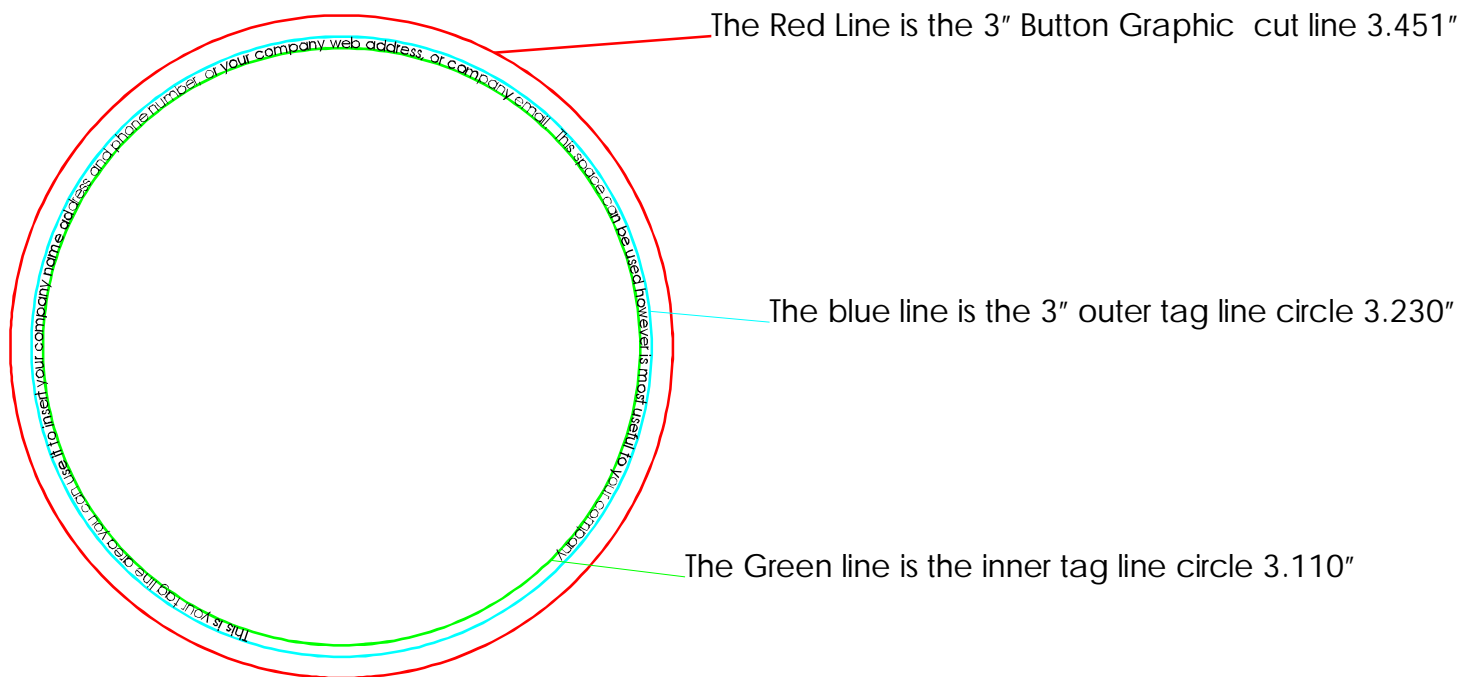

3" Button Tag line layout

Tag line area 0.060"

Depending on the font you use, your font size can be from 5 pt to 8 pt. Adjust it as you wish to fit into the tag line area.