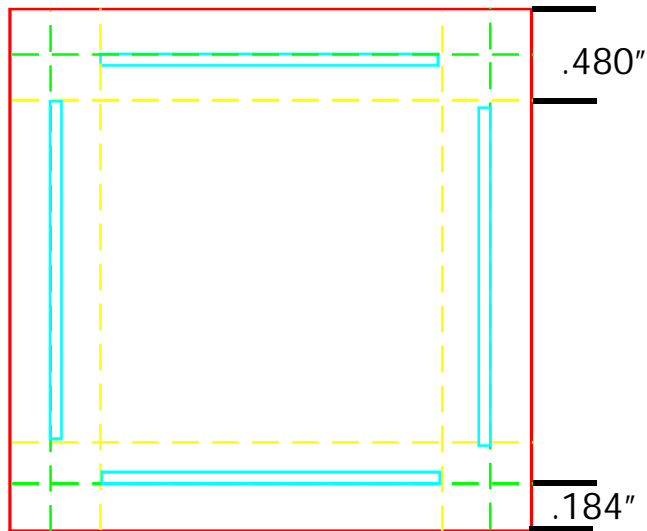

# 2"x2" Button Tag line Layout

Red Line is 2x2 Cut line  
2.717" x 2.717"

Blue Line(s) are the  
Tag line Area  
1.759" x .060"

Depending on the font you use, your font size can be from 5pt to 8pt. Adjust it as you wish to fit into the tag line area.