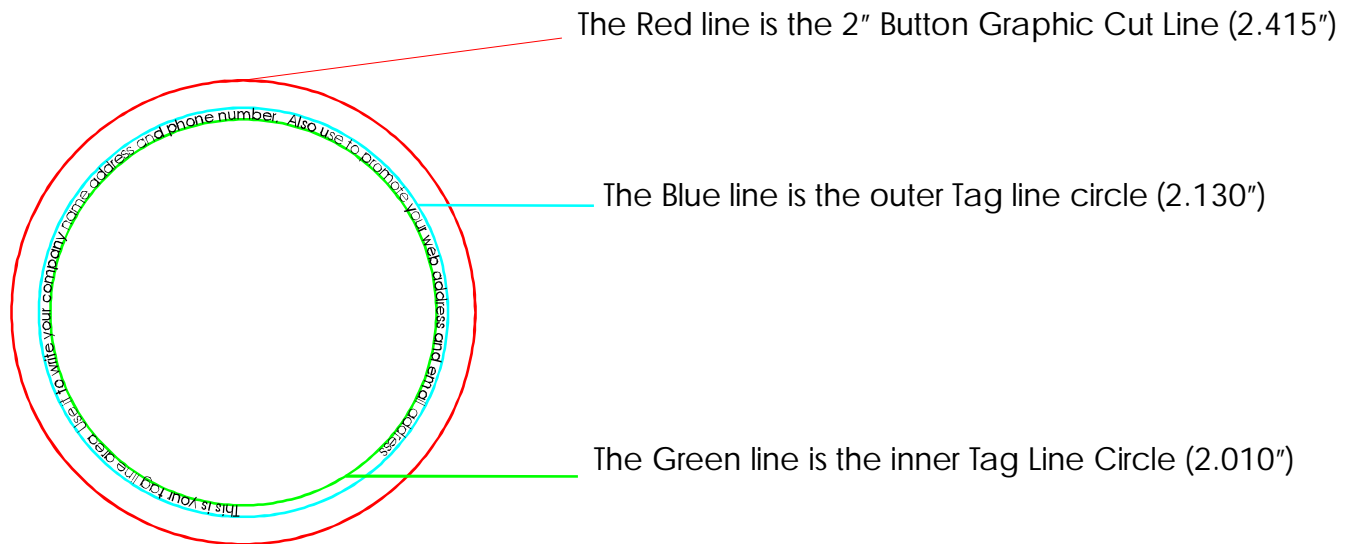

2" Button Tag Line Layout

Tag line Area 0.060"

Depending on the font you use, your font size can be from 5pt to 8pt. Adjust it as you wish to fit into the tag line area.