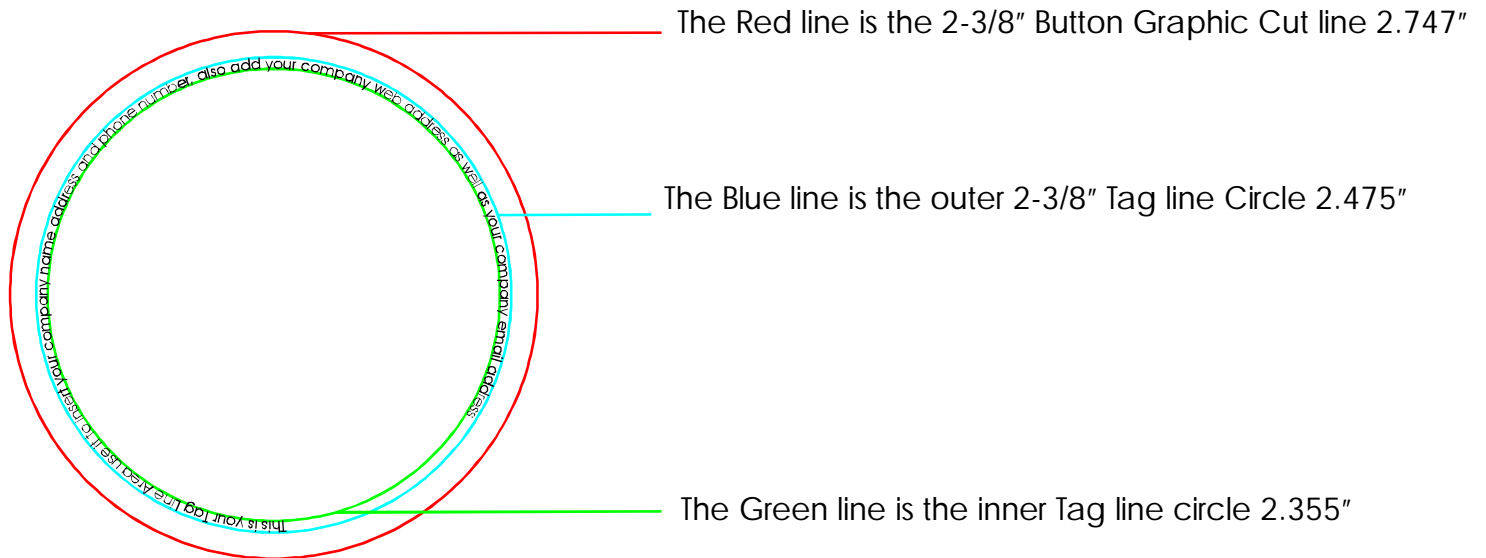

2-3/8" Button Tag Line Layout

Tag line area 0.060"

Depending on the font you use, your font size can be from 5pt to 8pt. Adjust it as you wish to fit into the tag line area.