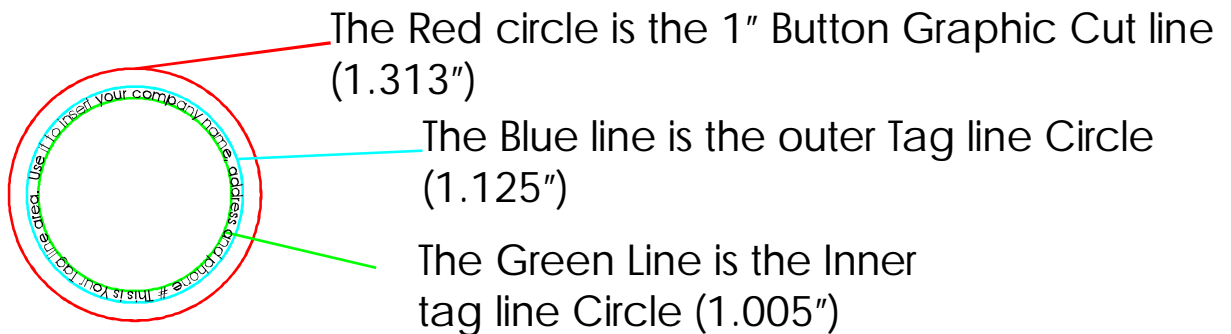

# 1" Button Tag line Layout

Tag line area 0.060

Depending on the text you use your font size can be from 5 pt to 7pt. Adjust it as you wish to fit into the tag line area