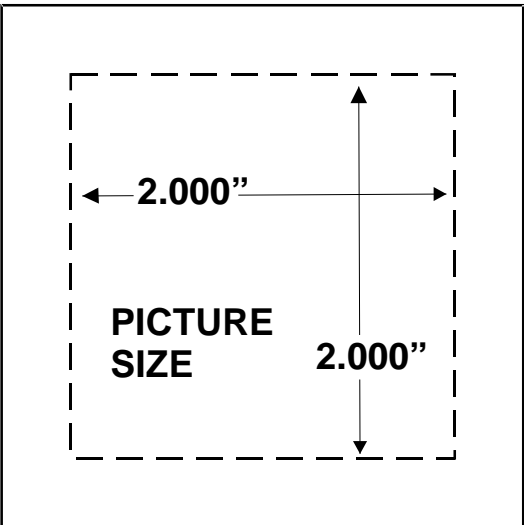

**2" SQUARE
BUTTON GRAPHIC
LAYOUT**

**NOTE: Do not use these dimensions for a graphic cutter design.
Contact Tecre for the required cutter design & dimensions.
Tecre Co., Inc. 1-800-394-9168 or 920-922-9168**