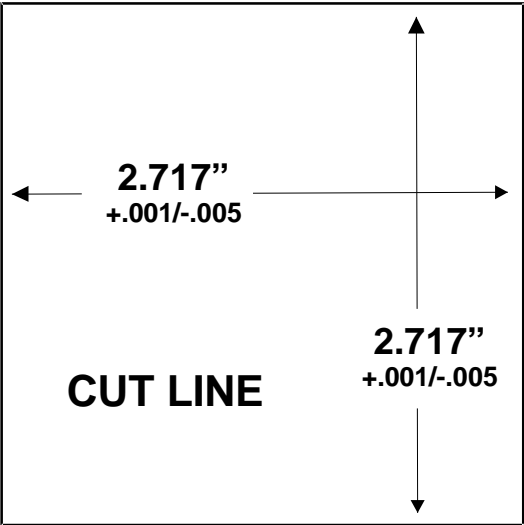

**2" SQUARE
BUTTON GRAPHIC
LAYOUT**

**NOTE: Do not use these dimensions for a graphic cutter design.
Contact Tecre for the required cutter design & dimensions.
Tecre Co., Inc. 1-800-394-9168 or 920-922-9168**